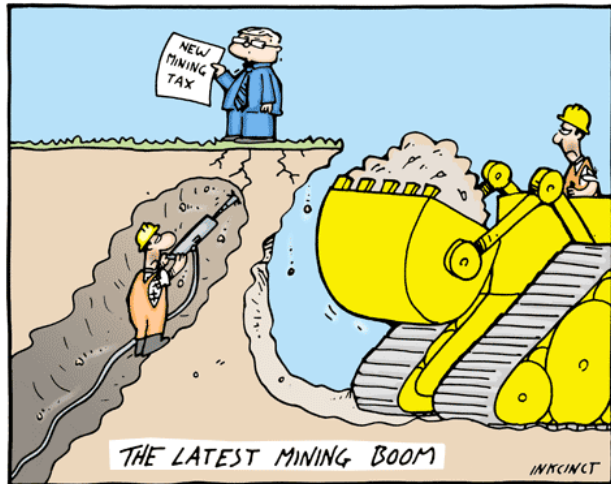

Special Initiatives Advisor

- Mining